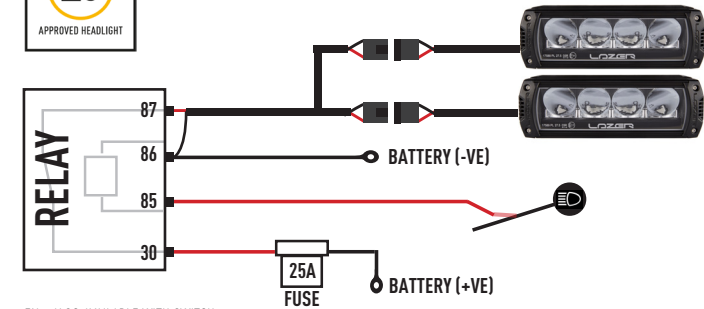

ELECTRICAL CONNECTION | ELEKTRISCHER ANSCHLUSS BRANCHEMENT ÉLECTRIQUE | CONEXIÓN ELÉCTRICA

TRIPLE-R 750